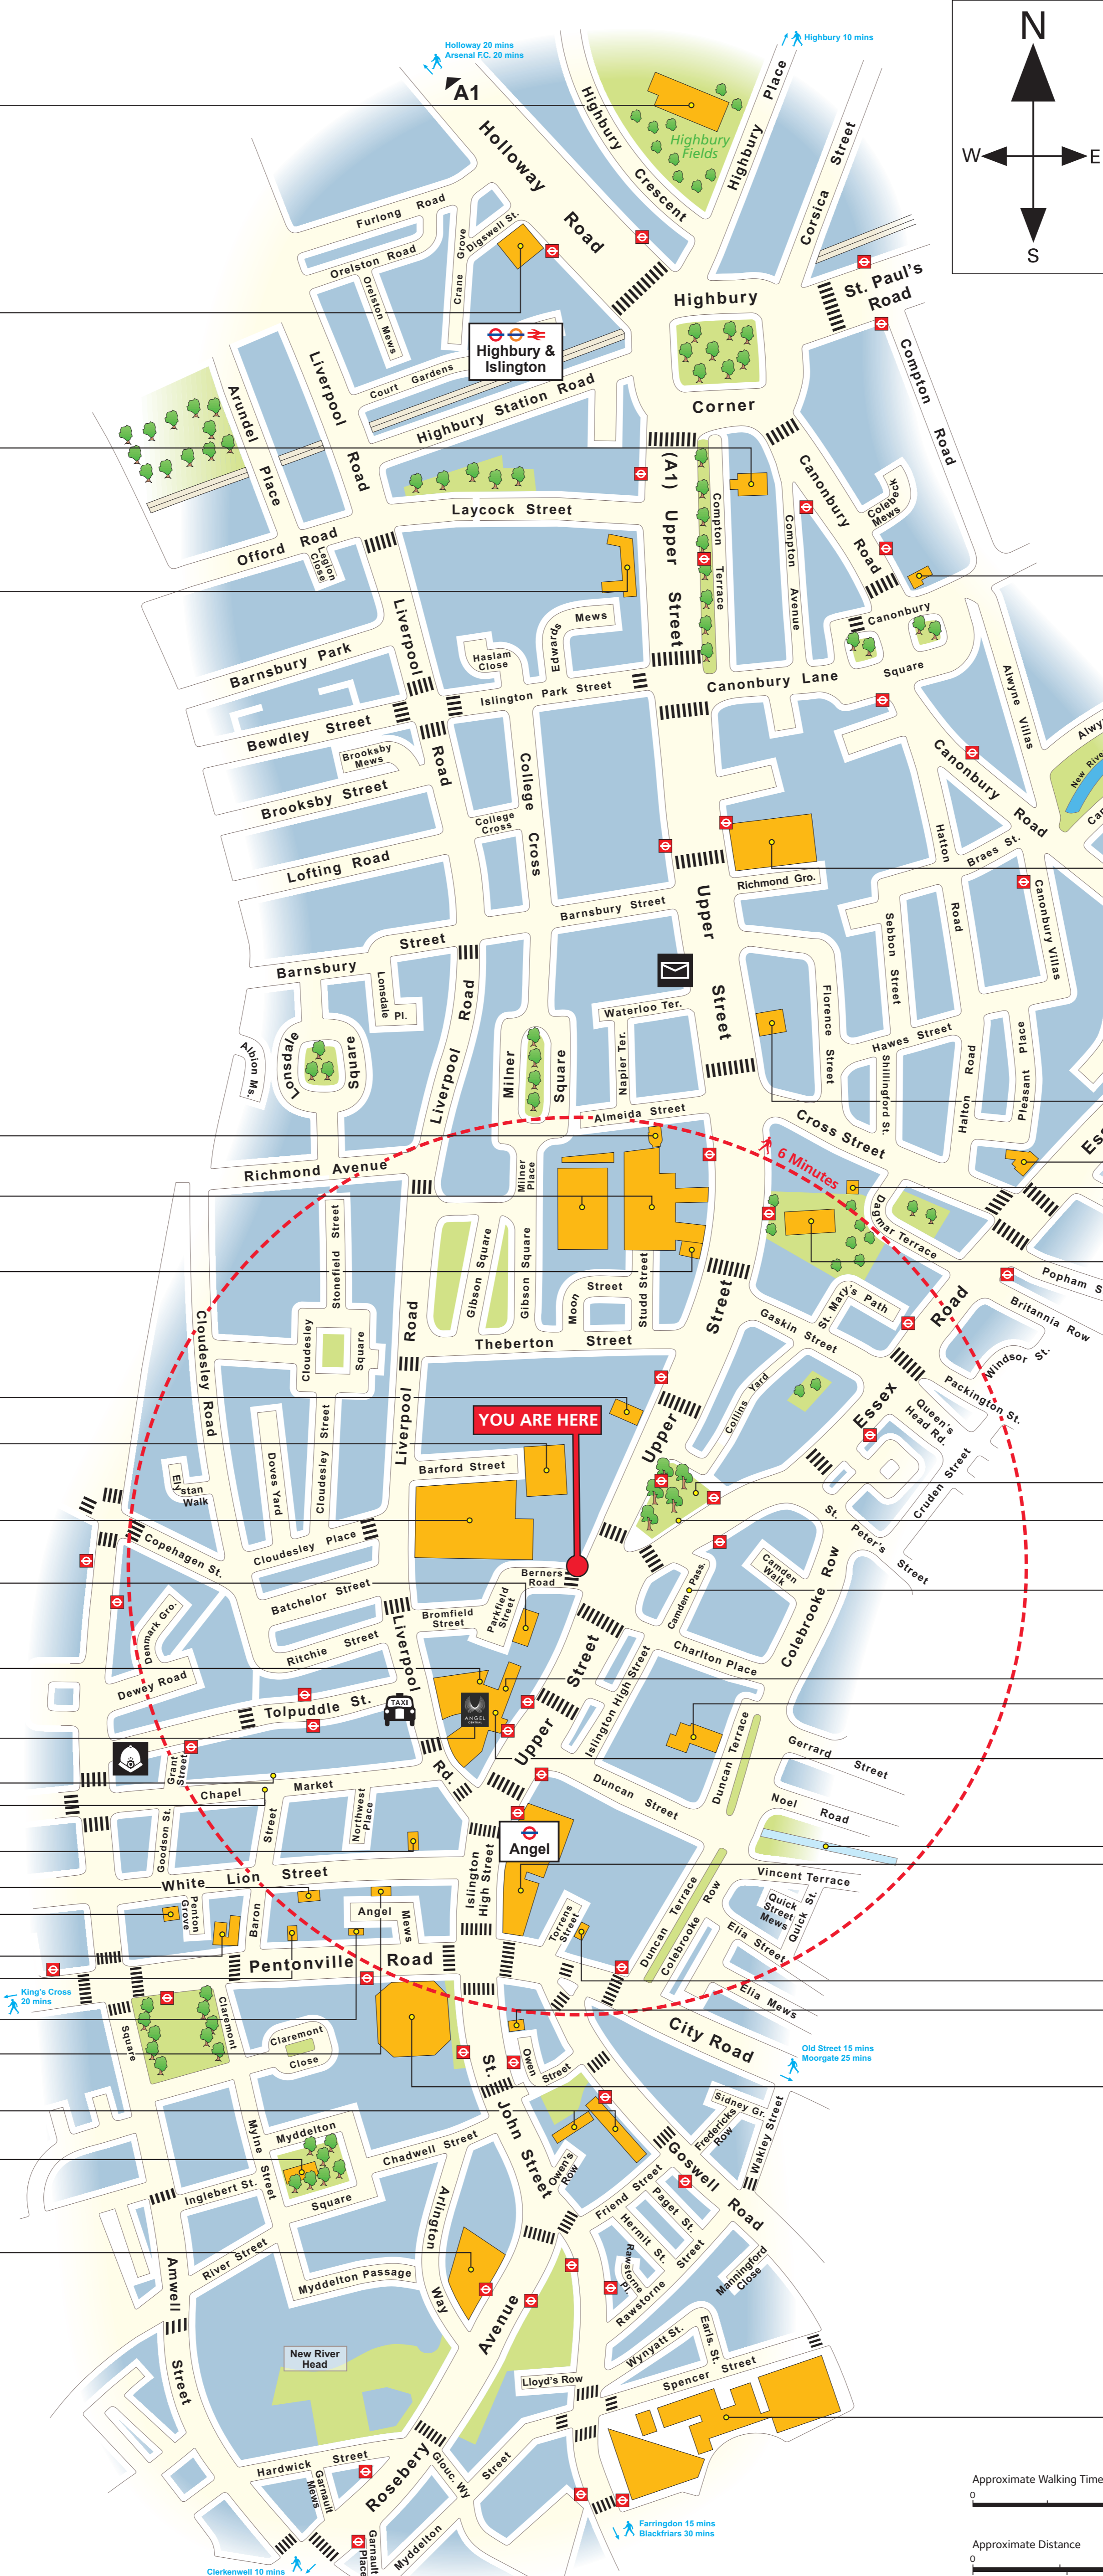

**Legend**

- Underground Station
- Overground Station
- National Rail Station
- Bus Stop
- Pedestrian Crossing
- Police Station
- Post Office
- Taxi Rank
- Toilets

Map updated August 2017 for Angel London by Oxford Cartographers  
WFW 7 www.oxfordcartographers.com 98253

Estorick Collection

Islington Town Hall

Fire Station

Library (South)

Little Angel Puppet Theatre

St. Mary's Church and Gardens

Islington Green

Camden Passage